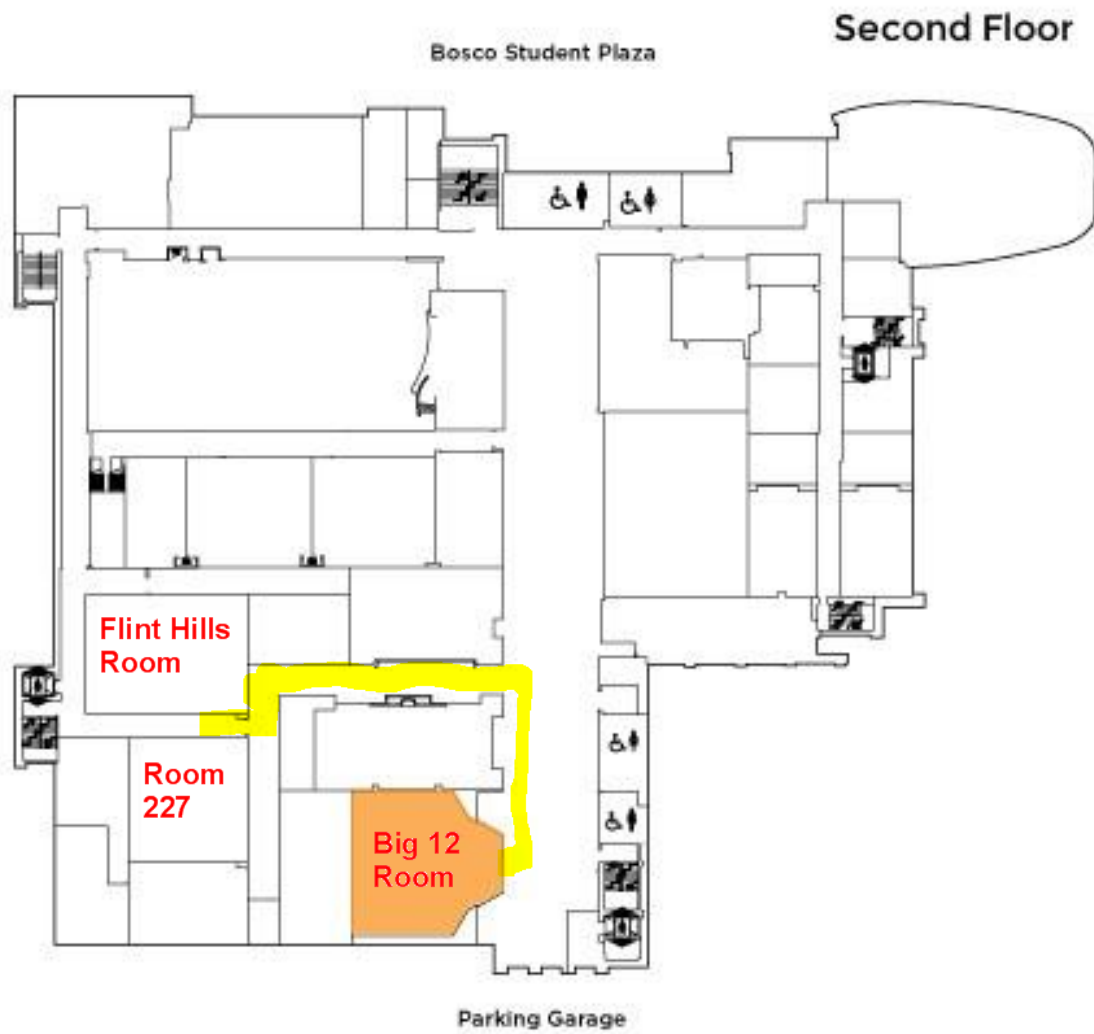

### Notes

1. A complete copy of parking regulations may be obtained from Parking Services located in KSU Parking Garage.
2. Please do not park in stalls marked and designated as "Reserved."
3. All meters must be paid.
4. Obey all speed limit and parking signs.
5. Residence hall parking lots are for residents only.
6. Jardine Terrace parking lots are for Jardine Terrace residents only.

# First Floor

Bosco Student Plaza

Parking Garage

Big 12 Room highlighted