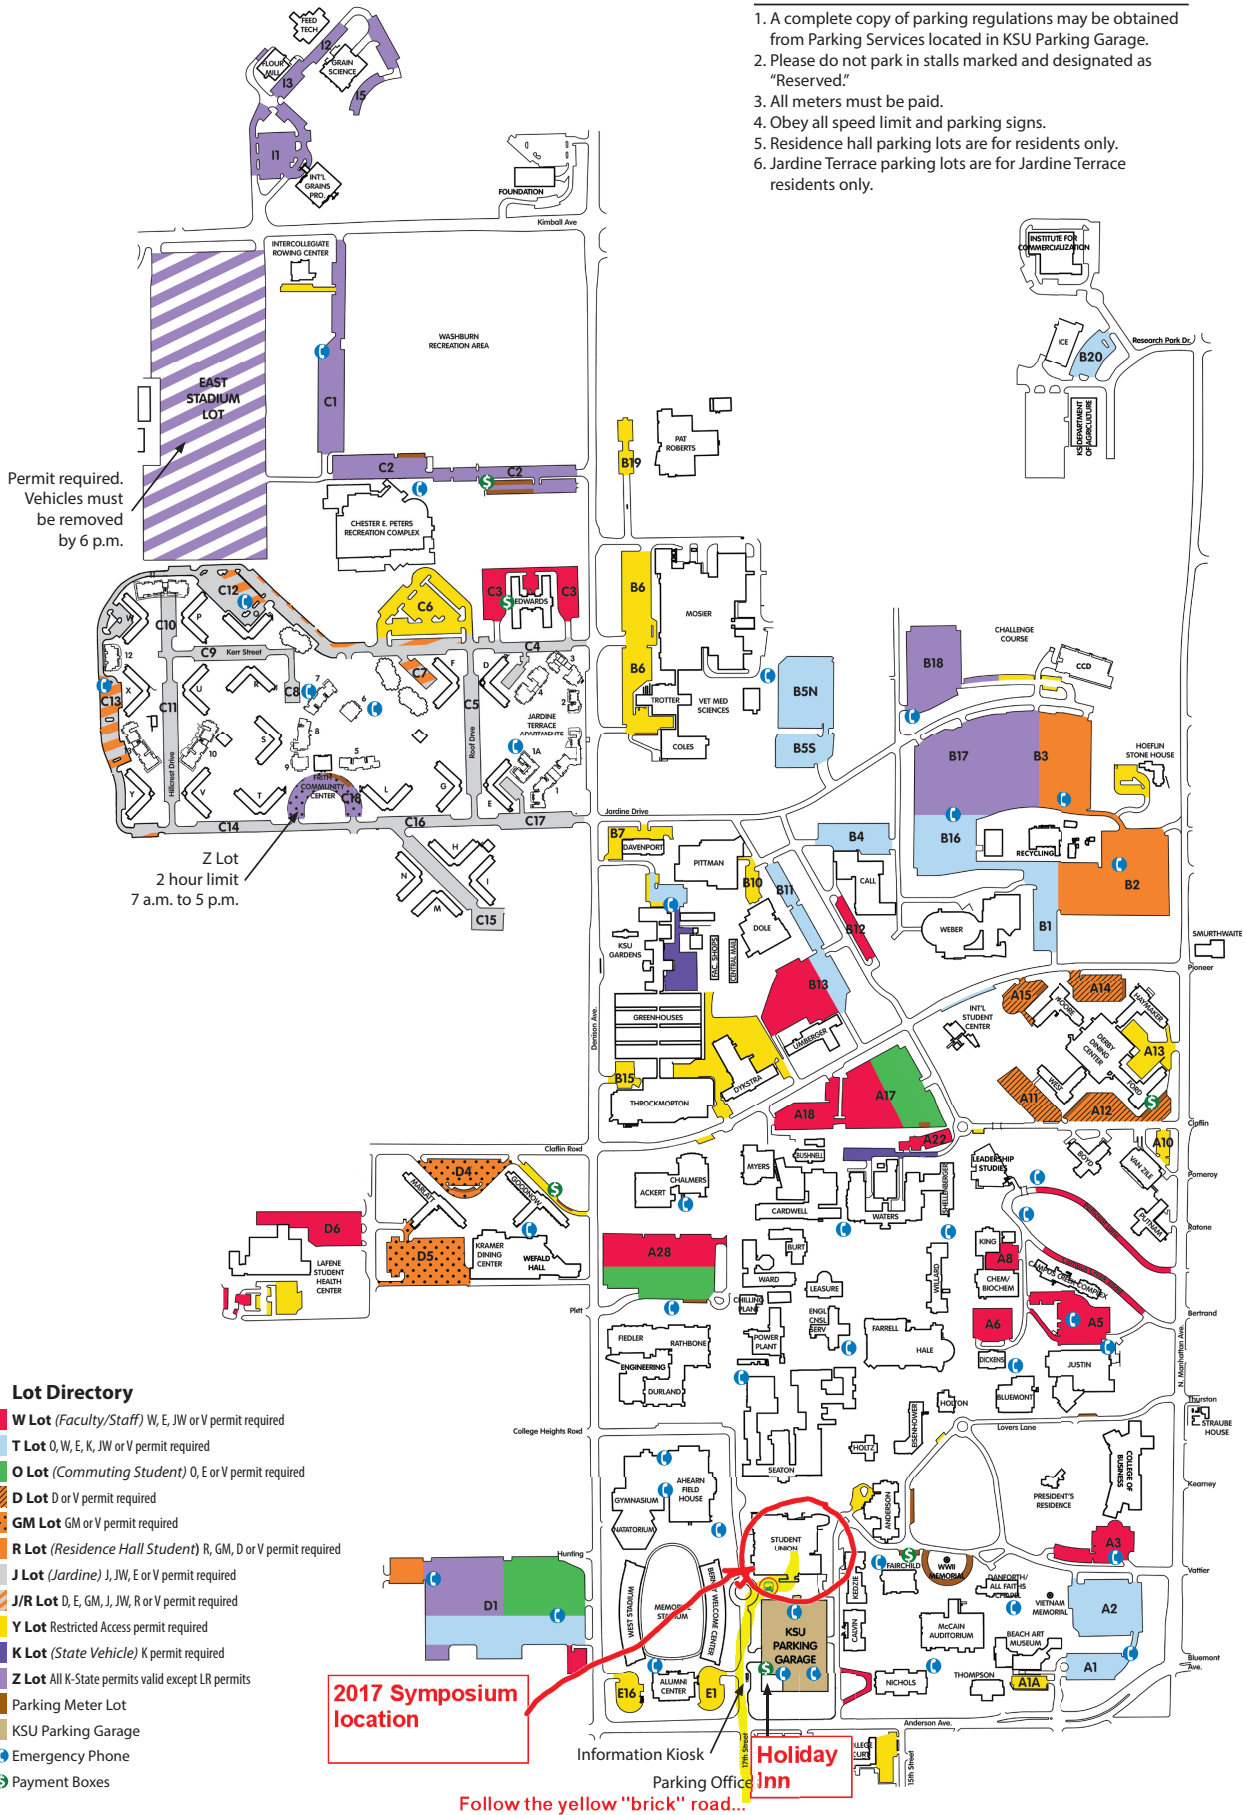

# KANSAS STATE UNIVERSITY

## Campus Map 2016–2017

### Notes

1. A complete copy of parking regulations may be obtained from Parking Services located in KSU Parking Garage.
2. Please do not park in stalls marked and designated as "Reserved."
3. All meters must be paid.
4. Obey all speed limit and parking signs.
5. Residence hall parking lots are for residents only.
6. Jardine Terrace parking lots are for Jardine Terrace residents only.

# First Floor

Bosco Student Plaza

Parking Garage

Big 12 Room highlighted